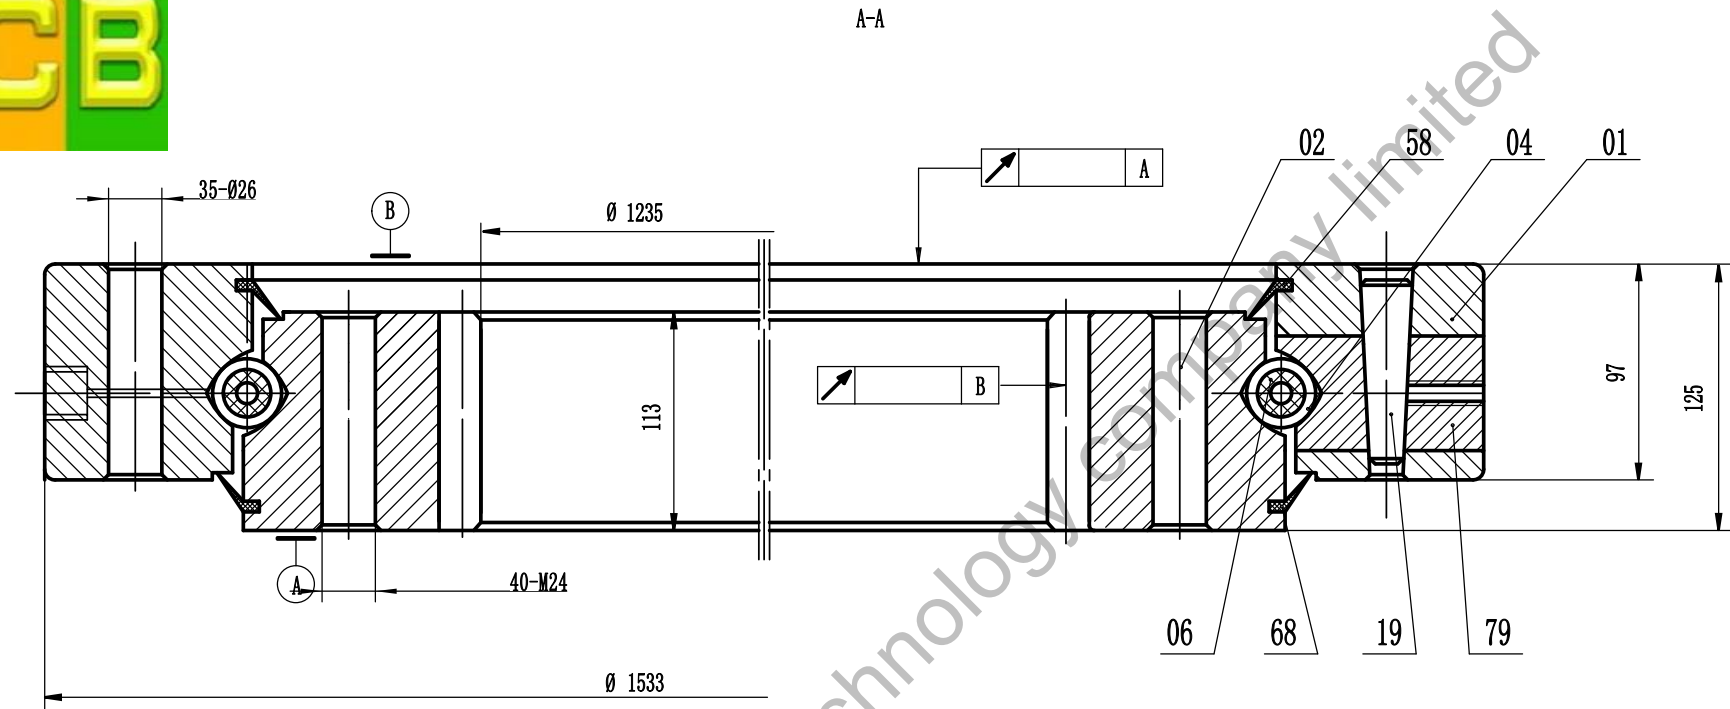

JCB

Remark:

1. Luoyang JCB Bearing Technology Co., Ltd is a design and manufacture Inc, we manufactured slewing bearing for all kinds of various brand excavator, specialize in industry of manufacturing slewing bearing for excavator more than 30 years.
2. This drawing is reference for user, if you need formal drawing, please contact with us to obtain the official drawing.

Contact information

Company Address : No.3 Lianmeng road, Luoyang, Henan, China.
 Postal code : 471003
 Phone : 0086-379-68611678 Fax : 0086-379-68611679
 Skype: jcb-bearing@hotmail.com
 E-mail: sales@jcb-bearing.com
 Reserved E-mail: sales@slewingbearingforexcavator.com
 Website: www.jcb-bearing.com
 www.slewingbearingforexcavator.com

slewing bearing for komatsu excavator	PC270-7	
	Weight(kg)	
	Luoyang JCB Bearing Technology Co., Ltd	